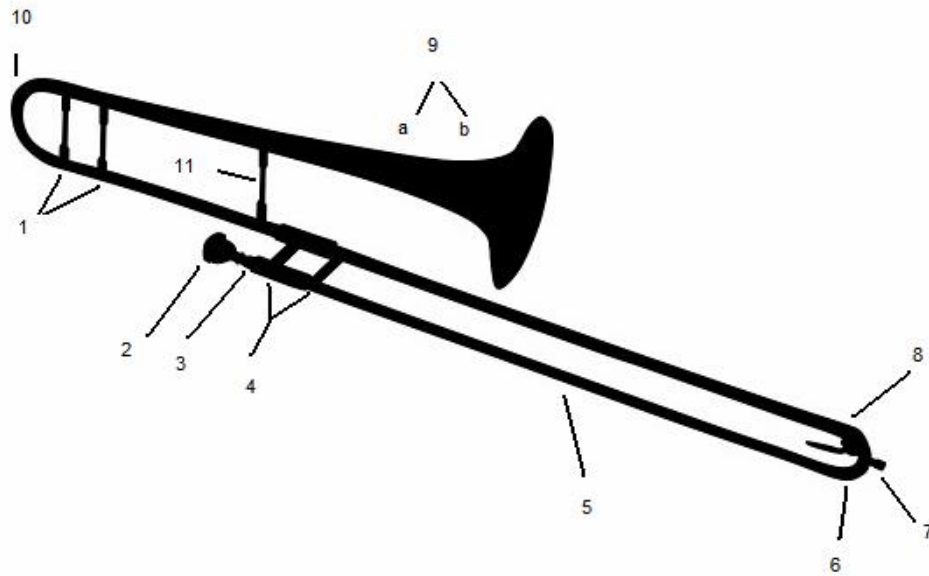

Trombone Anatomy

1. Braces	7. Slide Knob
2. Mouthpiece	8. Water Key/Spit Valve
3. Mouthpiece Receiver	9. Bell a)Stem b) Flare
4. Slide Braces	10. Tuning Slide
5. Handslide	11. Bell Brace
6. Slide Crook	